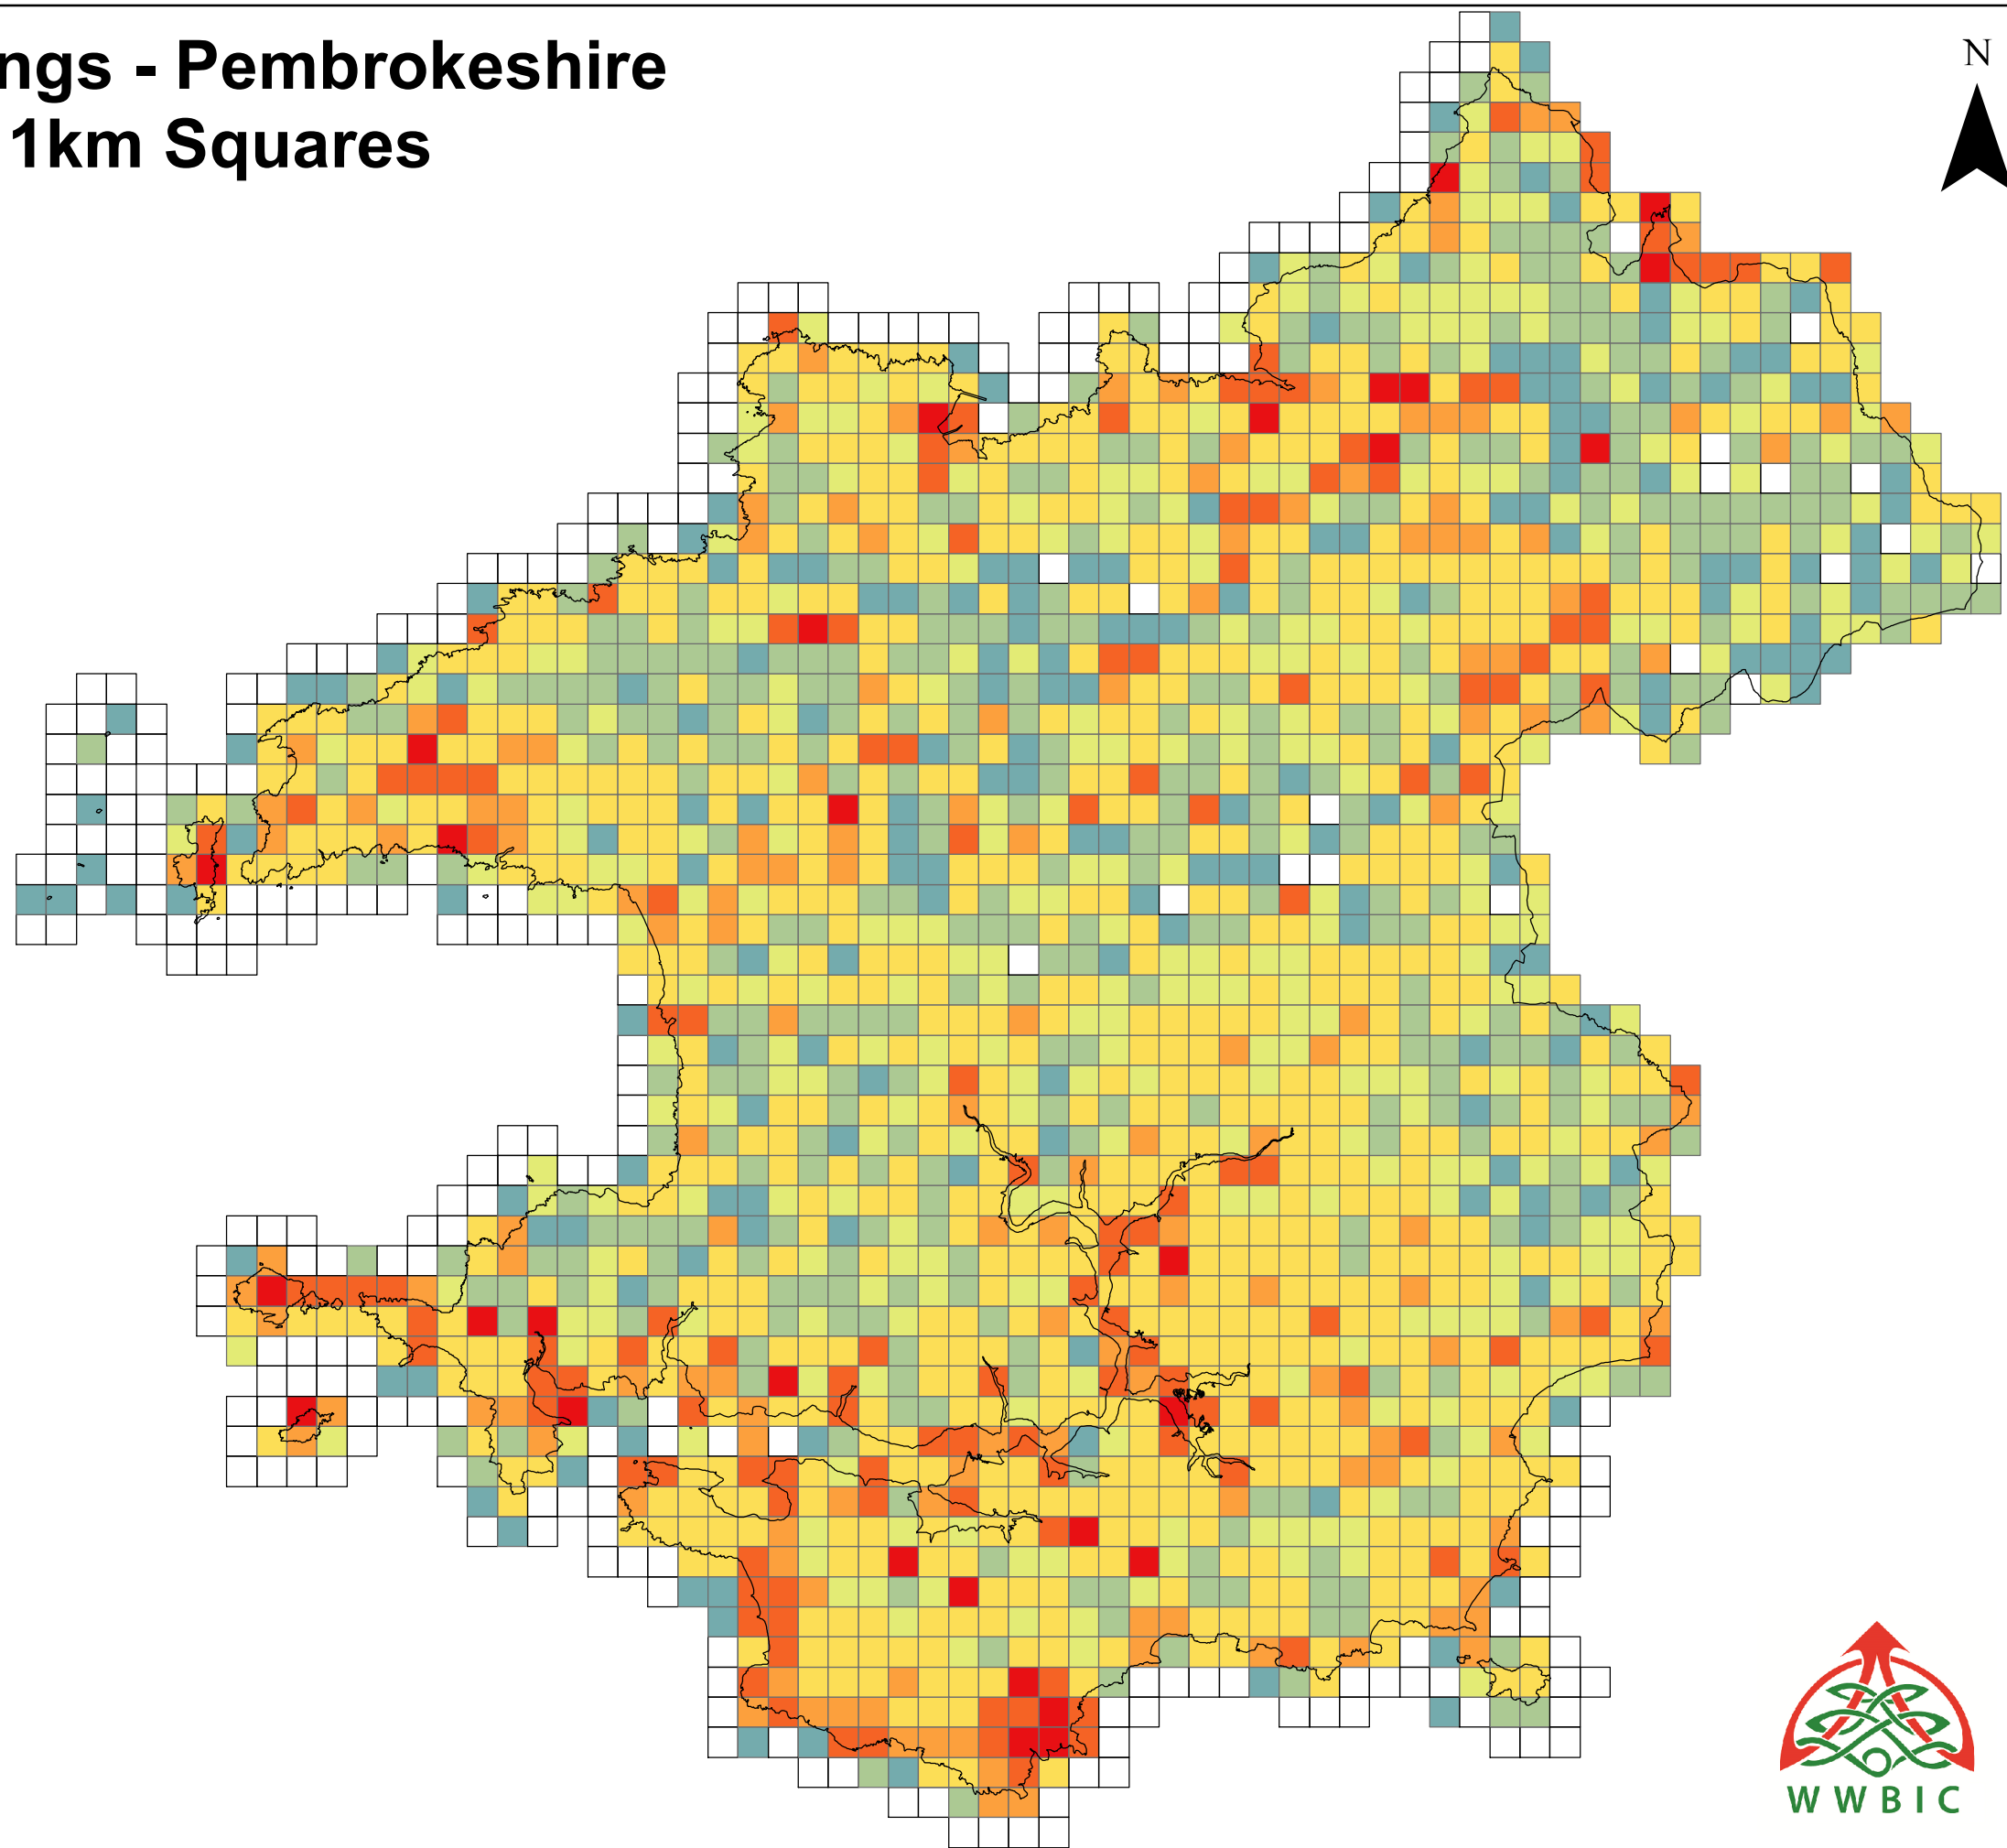

WWBIC Data Holdings - Pembrokeshire

Record Density by 1km Squares

February 2019

Number of records per 1 km square

 0	 100 - 499
 1 - 9	 500 - 999
 10 - 49	 1000 - 4999
 50 - 99	 >5000