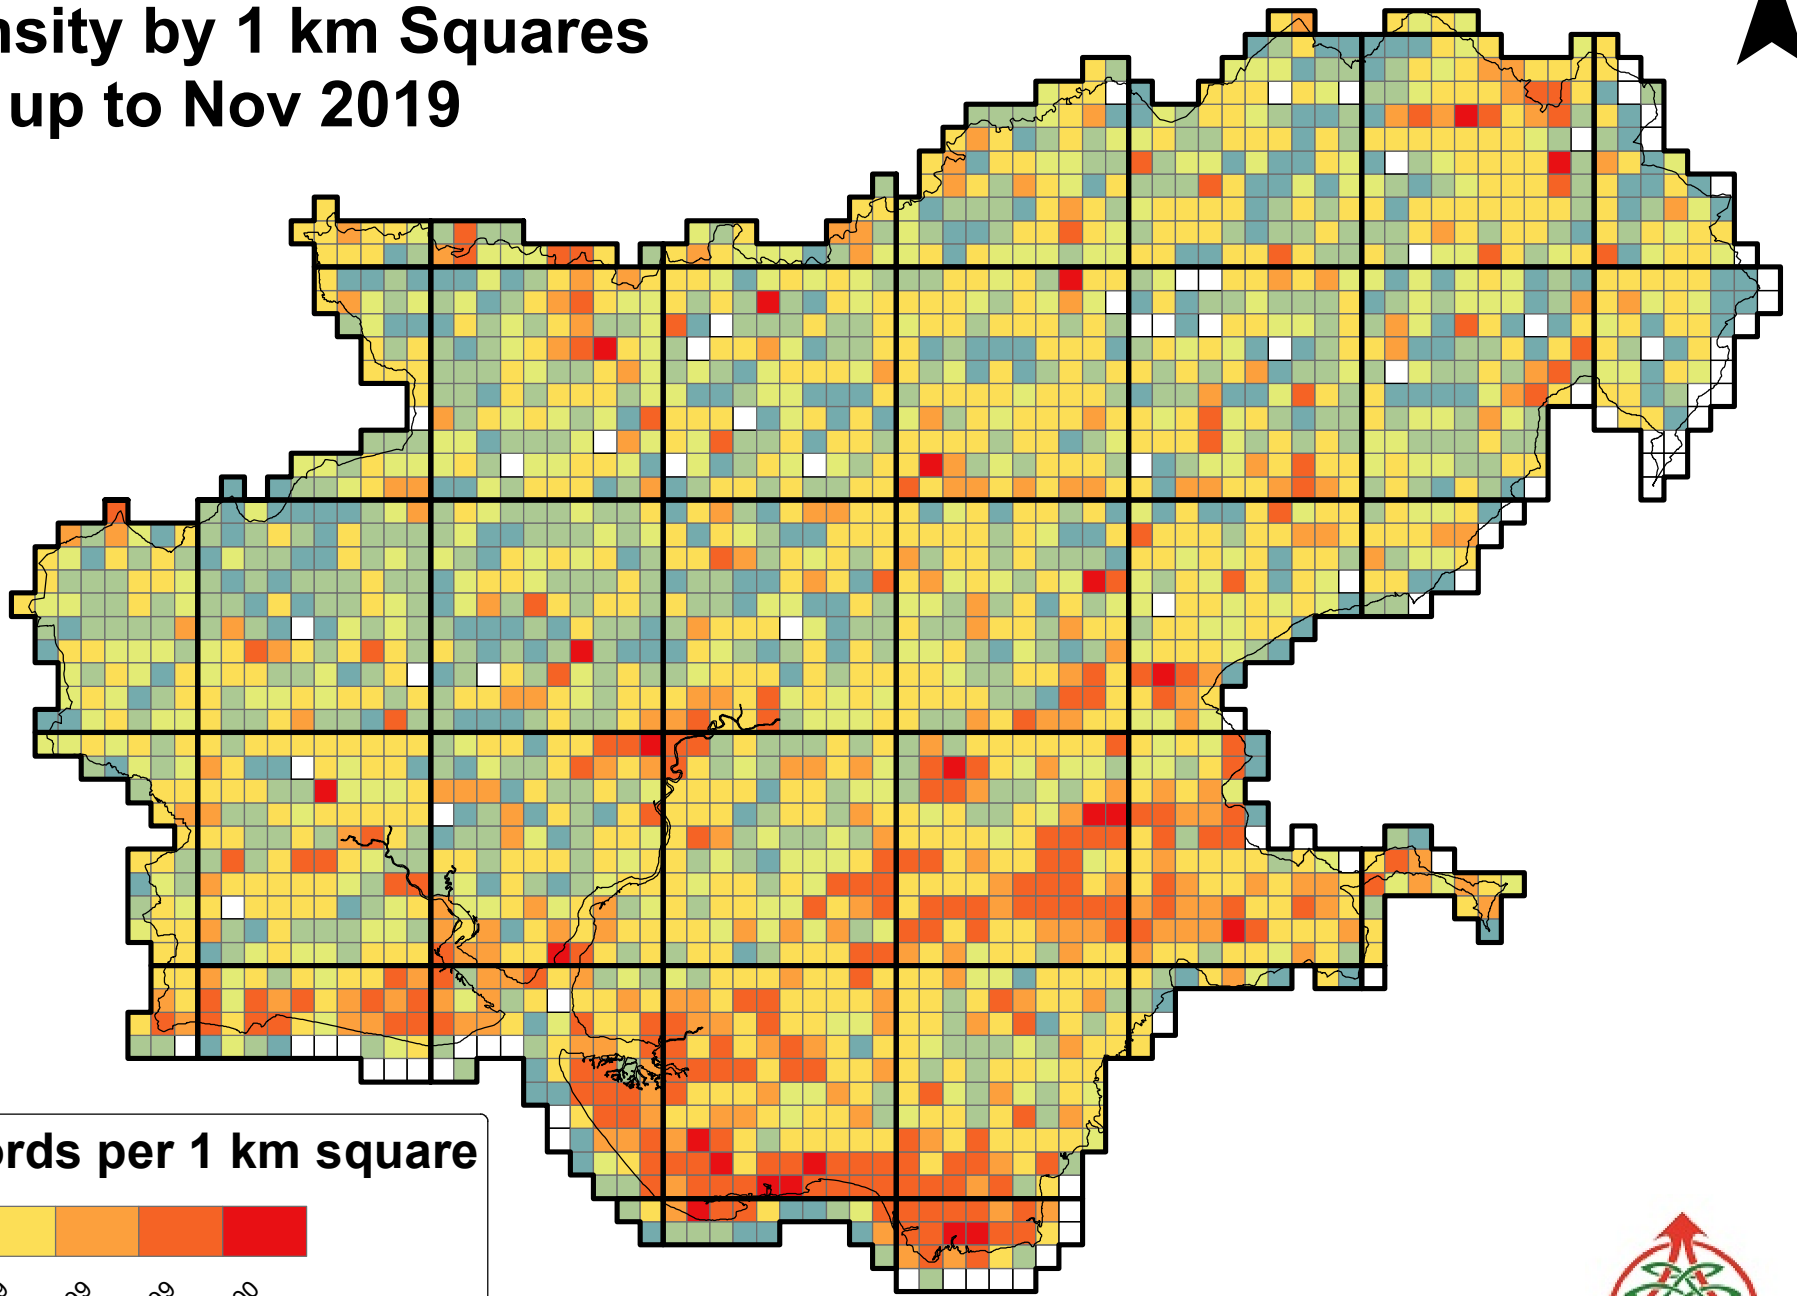

WWBIC Data Holdings - Carmarthenshire

Record Density by 1 km Squares

All records up to Nov 2019

N

Number of records per 1 km square

0
1 - 9
10 - 49
50 - 99
100 - 499
500 - 999
1000 - 4999
>5000