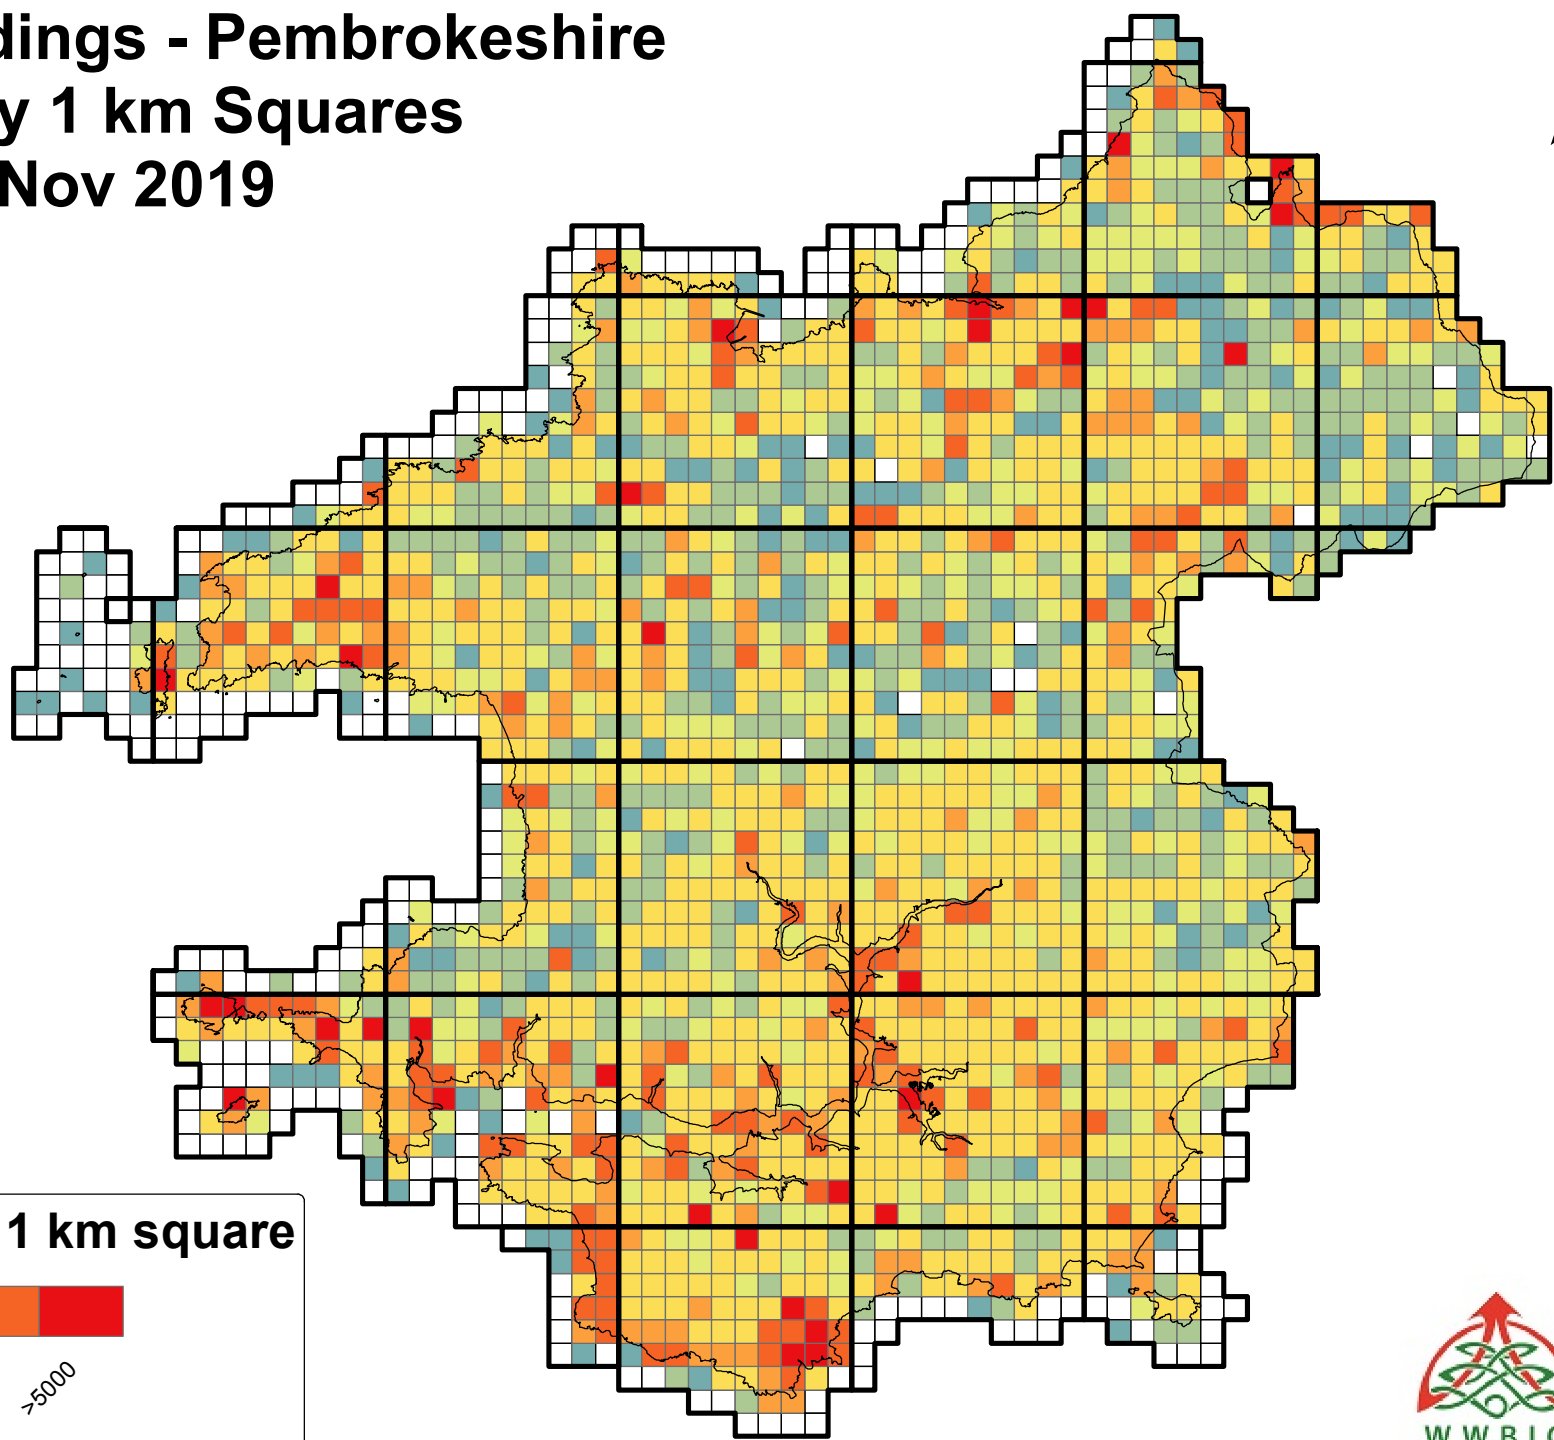

# WWBIC Data Holdings - Pembrokeshire

## Record Density by 1 km Squares

All records up to Nov 2019

N

Number of records per 1 km square

0  
1 - 9  
10 - 49  
50 - 99  
100 - 499  
500 - 999  
1000 - 4999  
>5000