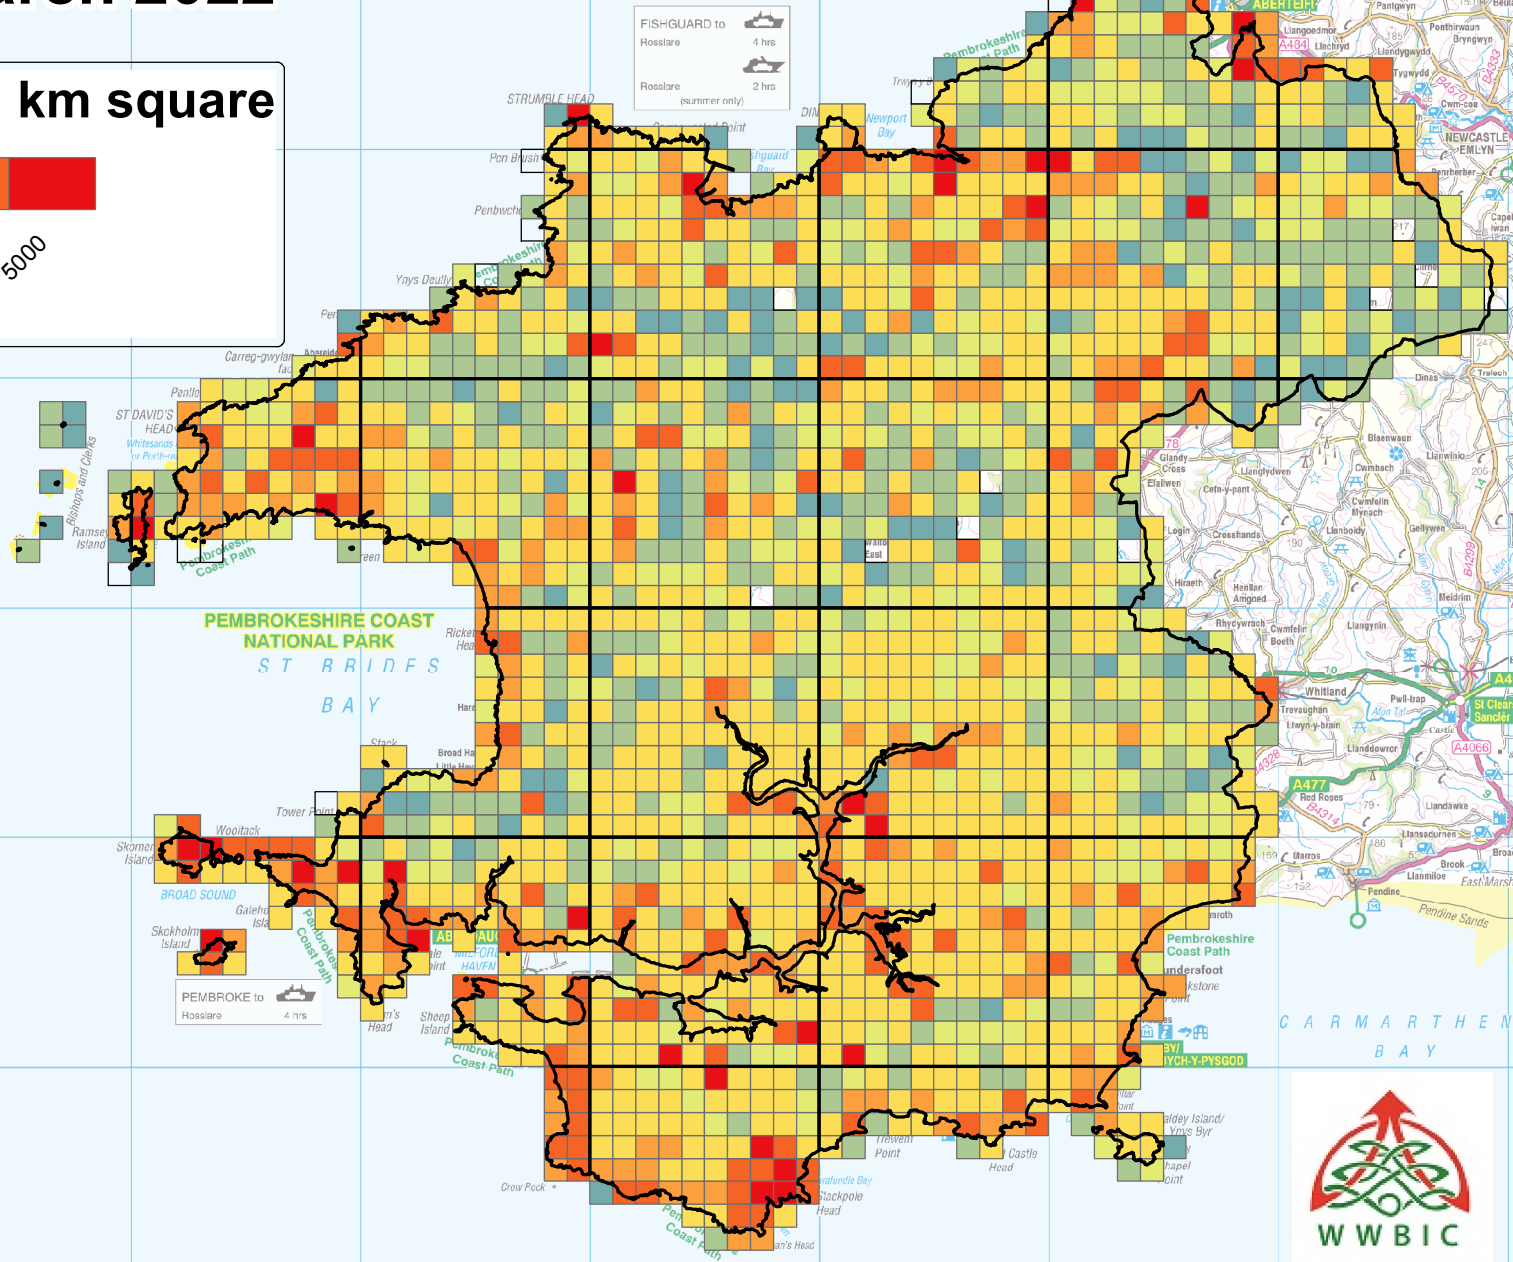

WWBIC Data Holdings - Pembrokeshire

Record Density by 1 km Squares

All Records up to March 2022

Number of records per 1 km square

FISHGUARD to
Rosslare 4 hrs
Rosslare 2 hrs
(summer only)

PEMBROKE to
Rosslare 4 hrs