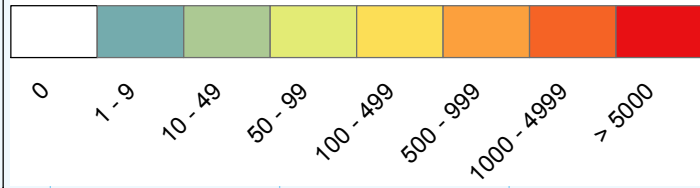

WWBIC Data Holdings - Pembrokeshire

Record Density by 1 km Squares

All Records up to March 2022

Number of records per 1 km square

FISHGUARD to
Rosslare 4 hrs
Rosslare 2 hrs
(summer only)

PEMBROKE to
Rosslare 4 hrs